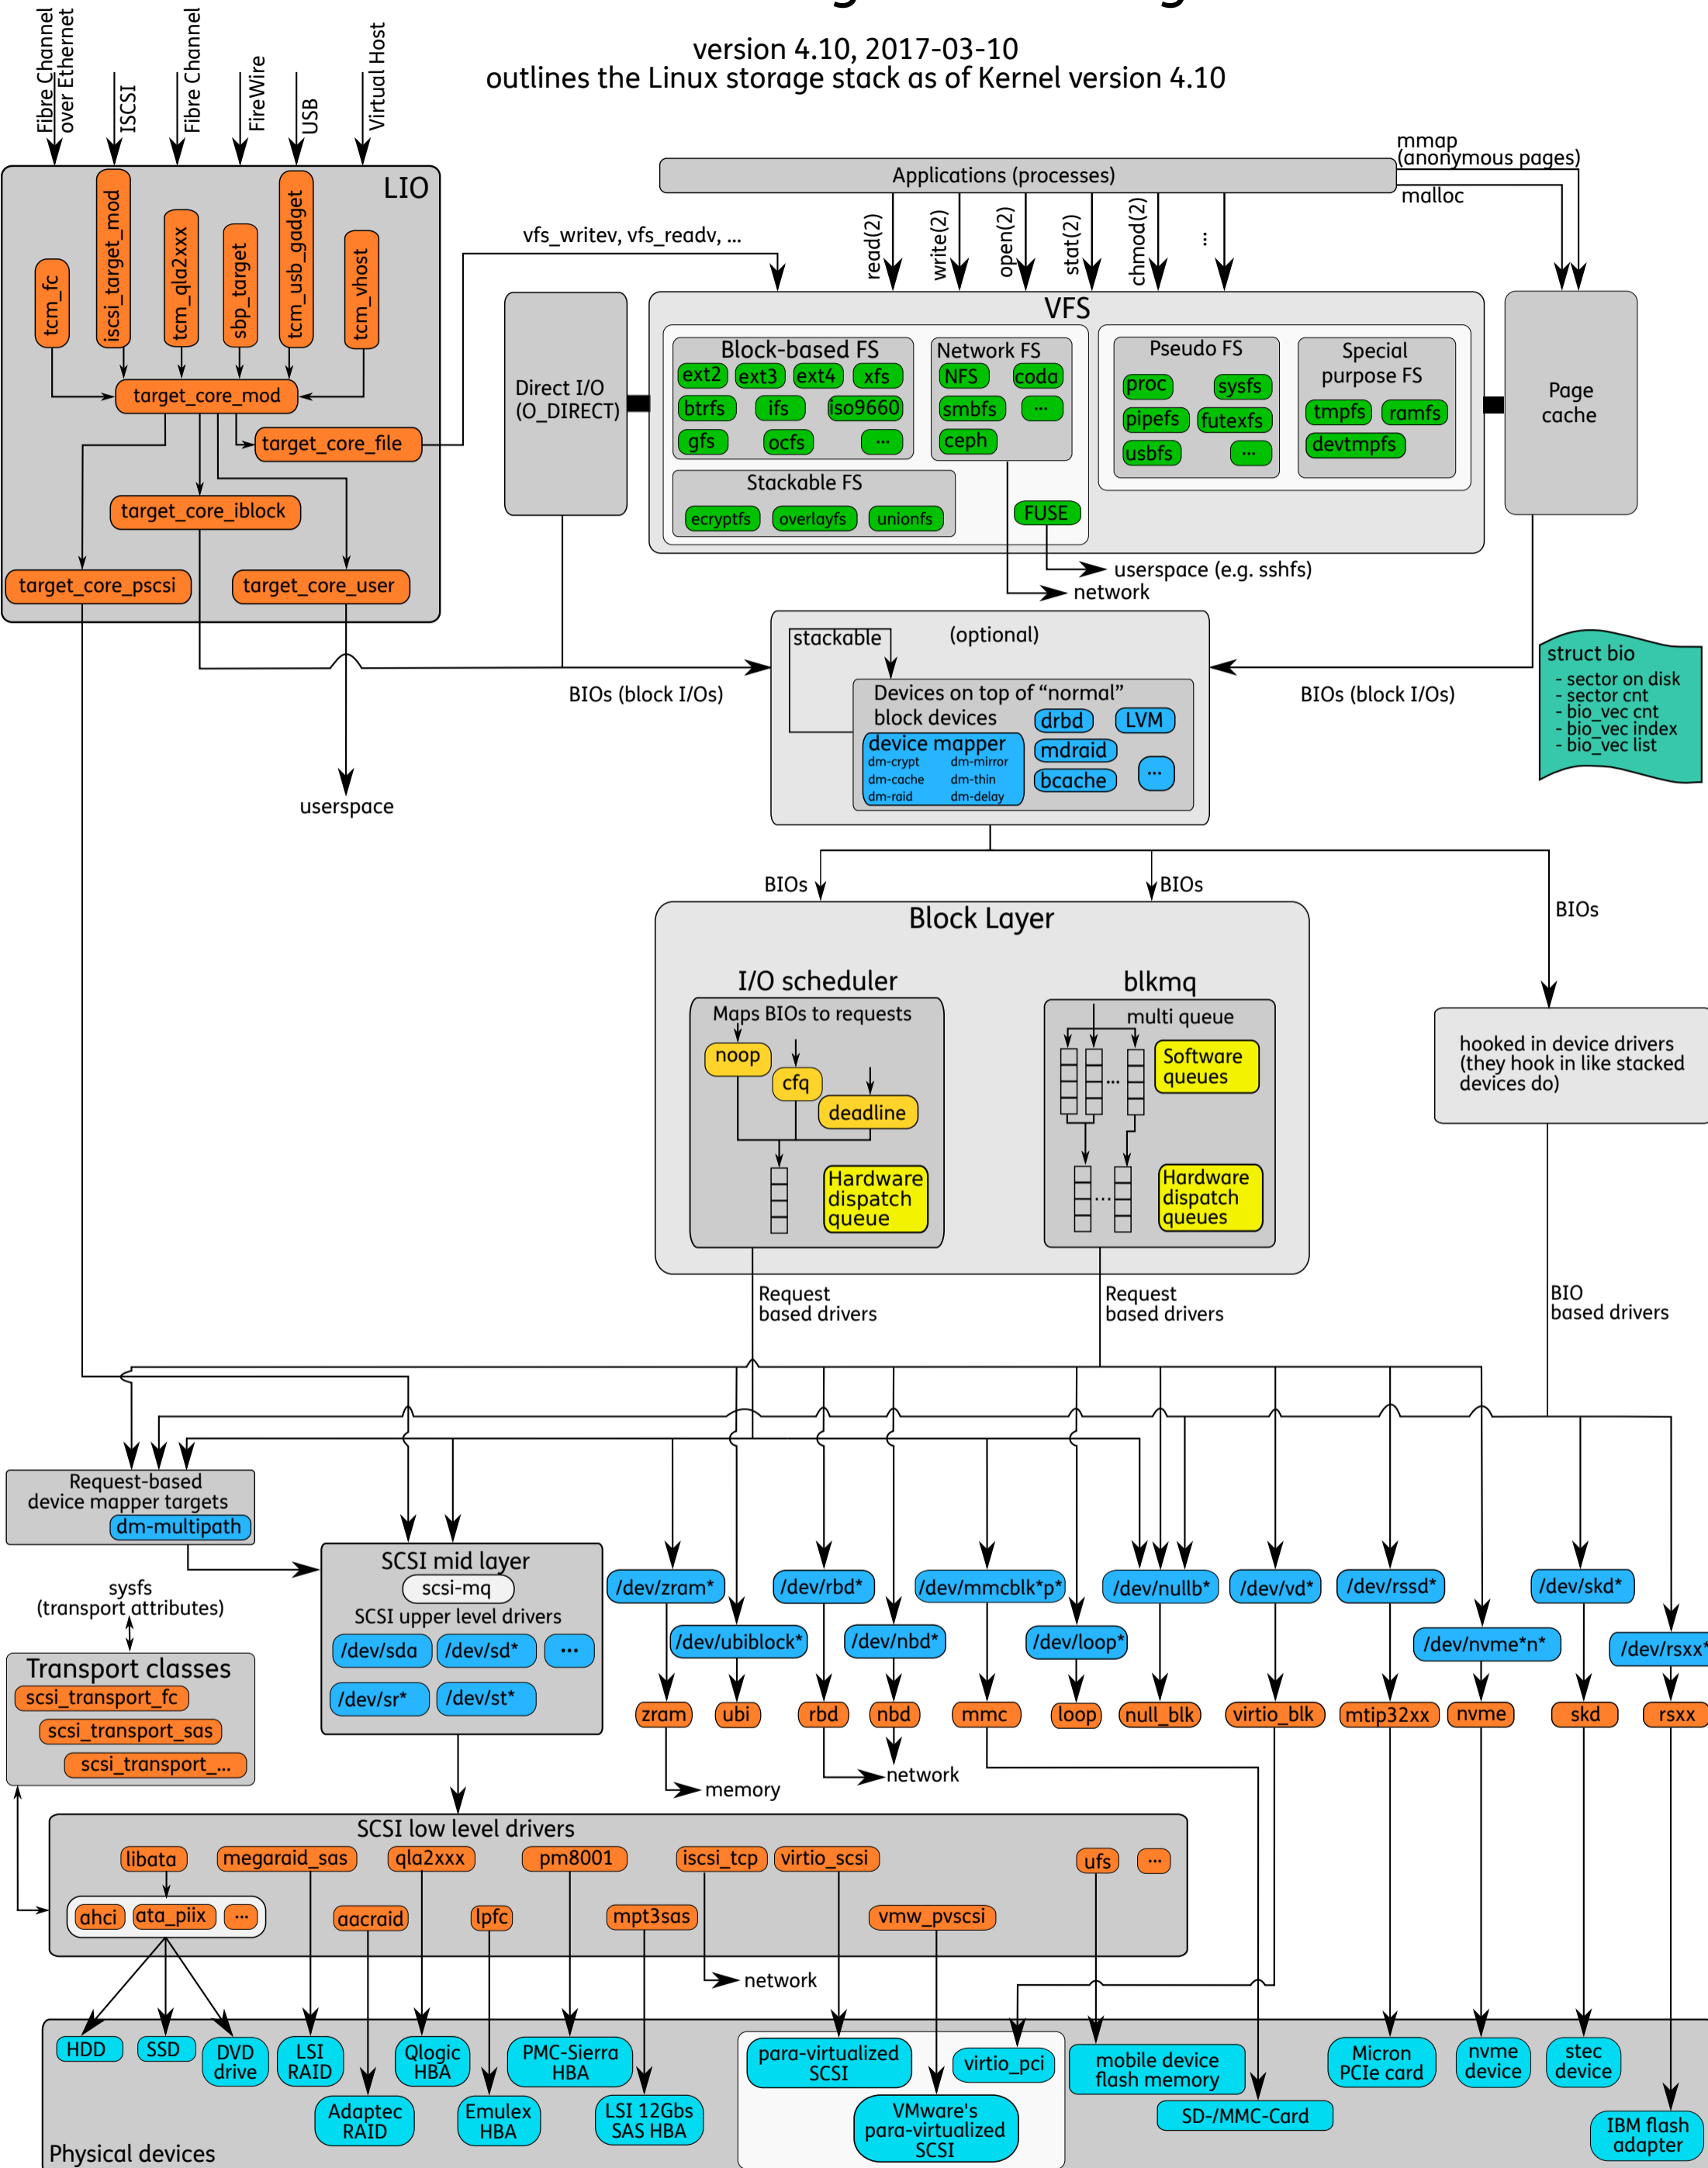

# The Linux Storage Stack Diagram

version 4.10, 2017-03-10  
 outlines the Linux storage stack as of Kernel version 4.10

**struct bio**

- sector on disk
- bio\_vec cnt
- bio\_vec index
- bio\_vec list